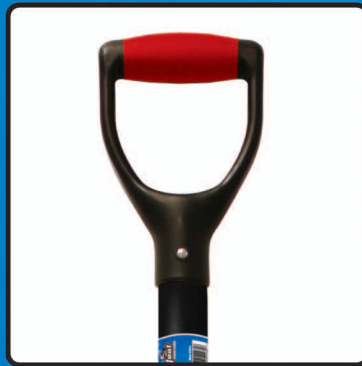

# ICE with Hard Wood Handle KRUISHER™

- Extra-large, cushioned D-grip
- Heavy-duty “V” head forged from durable rail steel
- Breaks up thick ice build-up
- All season use:  
- snow, ice, landscaping, edging, root chopping, roof shingle removal, and more

**Forged Steel Head**

**Extra-Large, Cushioned D-Grip**

1689

Made in China

ITEM #	UPC CODE	GTIN	DESCRIPTION	PACK	LBS (kg)	CUBE ft (m)	Dimensions H x W x L inches (cm)
#1689-1	0-72358-11689-4	1-00-72358-11689-1	Heavy-Duty Ice Chopper	1	7 (3,17)	0.3 (0,008)	48.75 x 7.125 x 2.125 (123,83 x 18,1 x 5.4)
#1689	0-72358-01689-7	1-00-72358-01689-4	Heavy-Duty Ice Chopper	3	18 (8,16)	1 (0,03)	48.75 x 7.125 x 5 (123,83 x 18,1 x 12,7)